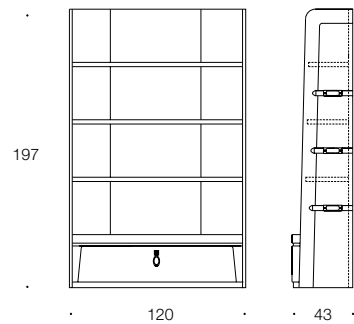

Metropol

Bookshelf

Libreria - *Bookshelf*
cm.120x43x197h.
