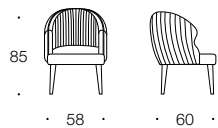

# Nemo

Chair

---

Sedia - *Chair*  
cm.58x60x85h.

---