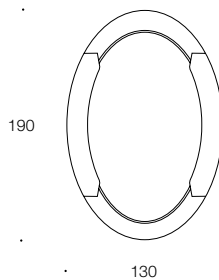

# Ruby

Mirror

---

Specchiera - *Mirror*  
cm. 130x6x190h.

---