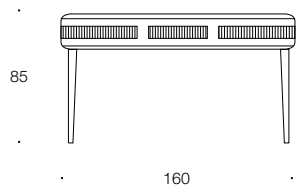

# Windsor

Console

---

Console - *Console*  
cm.160x50x85h.

---