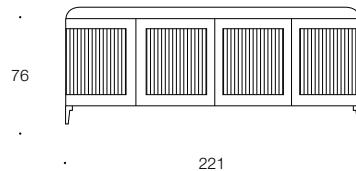

Windsor

Sideboard

Madia - Sideboard
cm.221x56x76h.
